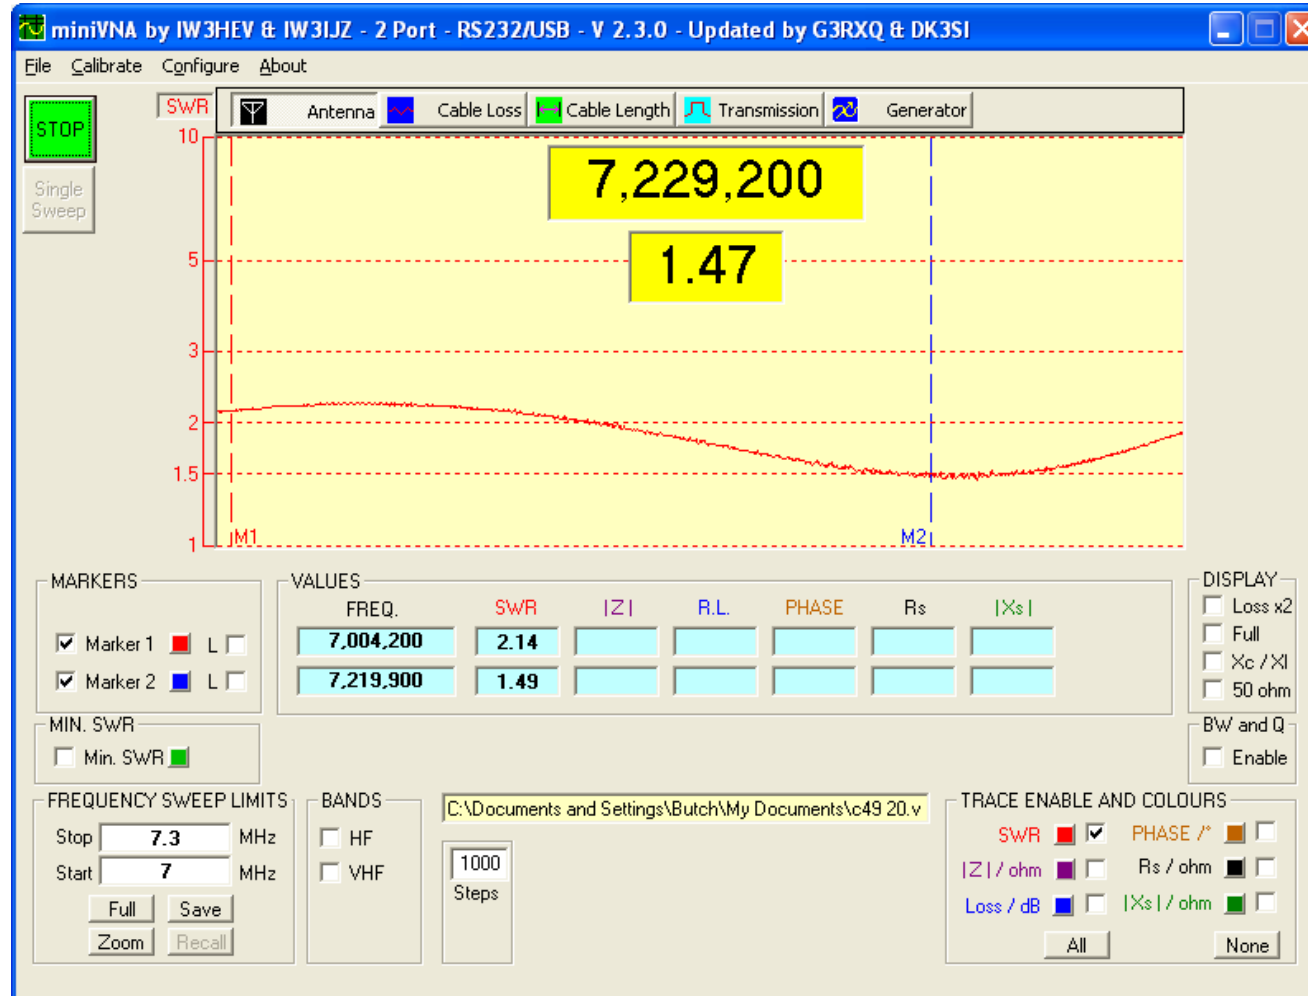

10 Meters – C31

10 Meters – C49

10 Meters - Stack

C31 – 15 Meters

C49 – 15 Meters

15 Meters – Stack On

C31 – 20 meters

C49 – 20 Meters

20 Meters - Stack

40 Meter Yagi

80 Meter 4 square, NE orientation

80 meters – Entire Band

160 Meters