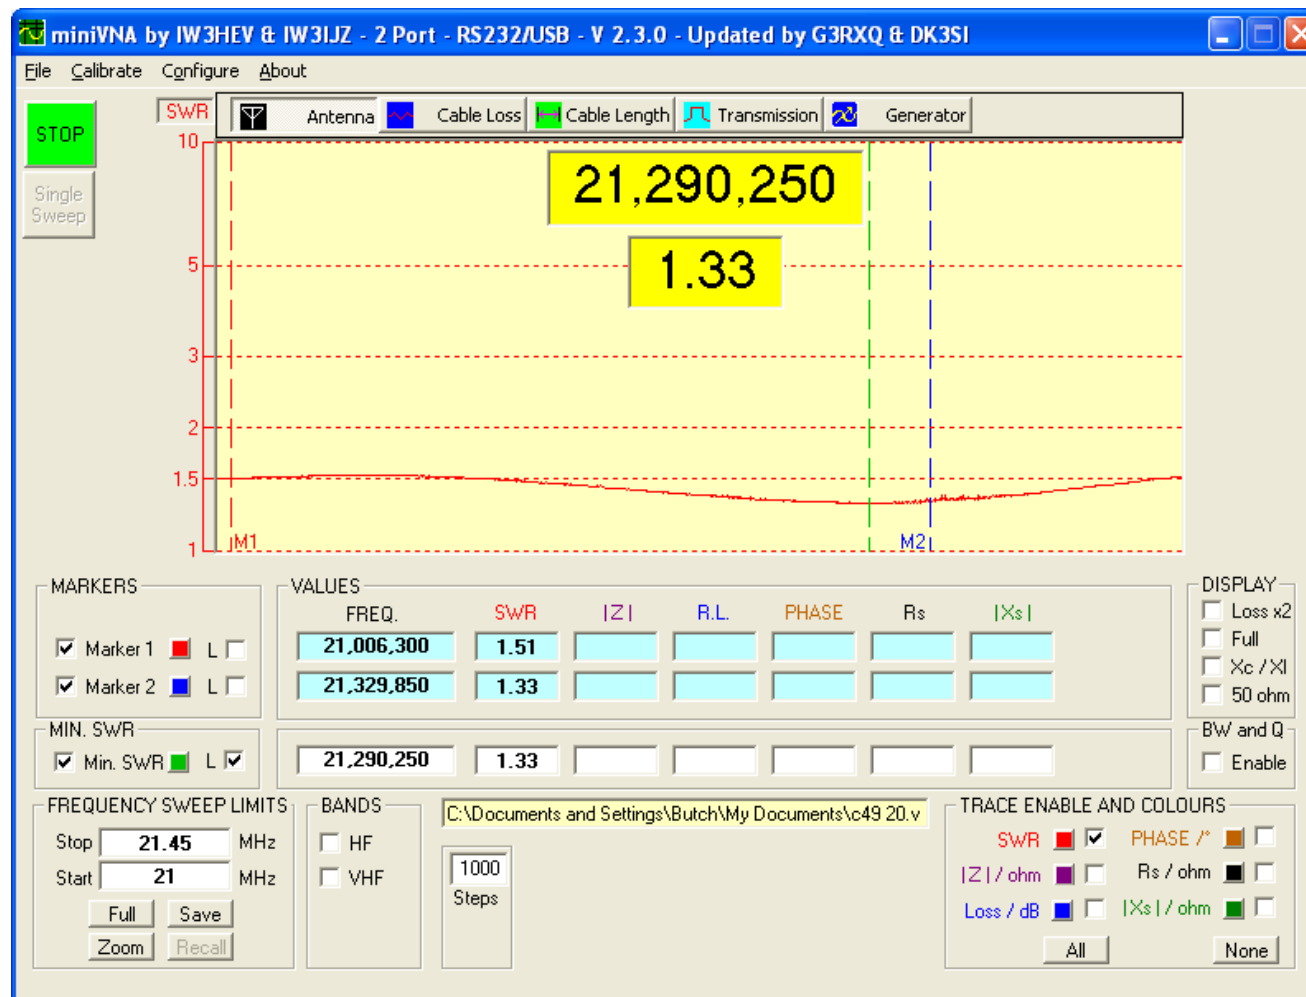

10 Meters – C31

10 Meters – C49

10 Meters - Stack

C31 – 15 Meters

C49 – 15 Meters

15 Meters – Stack On

C31 – 20 meters

C49 – 20 Meters

20 Meters - Stack

40 Meter Yagi

80 Meter 4 square, NE orientation

80 meters – Entire Band

160 Meters