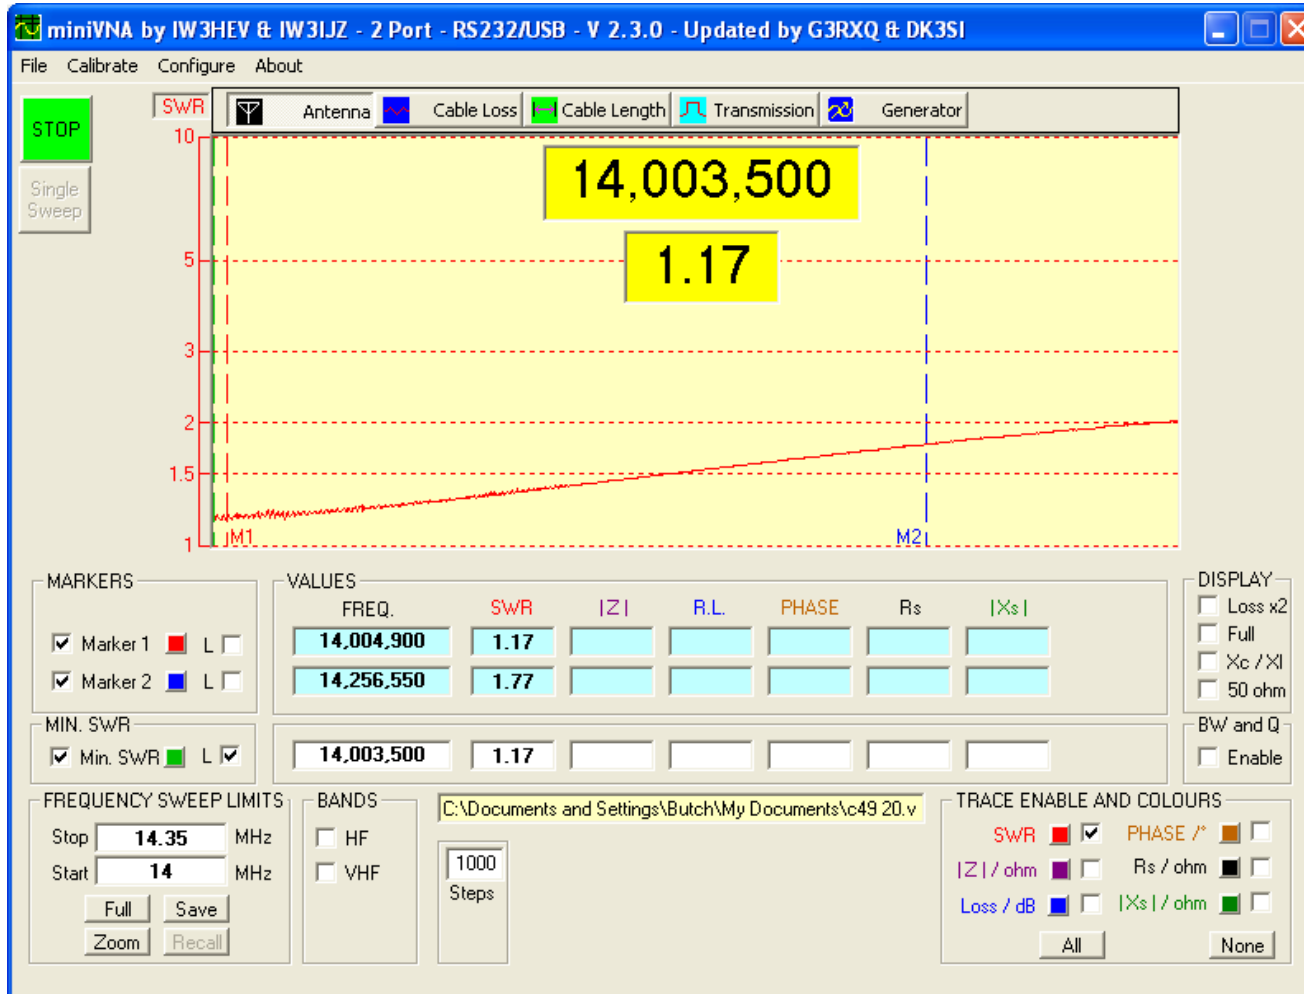

10 Meters – C31

10 Meters – C49

10 Meters - Stack

C31 – 15 Meters

C49 – 15 Meters

15 Meters – Stack On

C31 – 20 meters

C49 – 20 Meters

20 Meters - Stack

40 Meter Yagi

80 Meter 4 square, NE orientation

80 meters – Entire Band

160 Meters