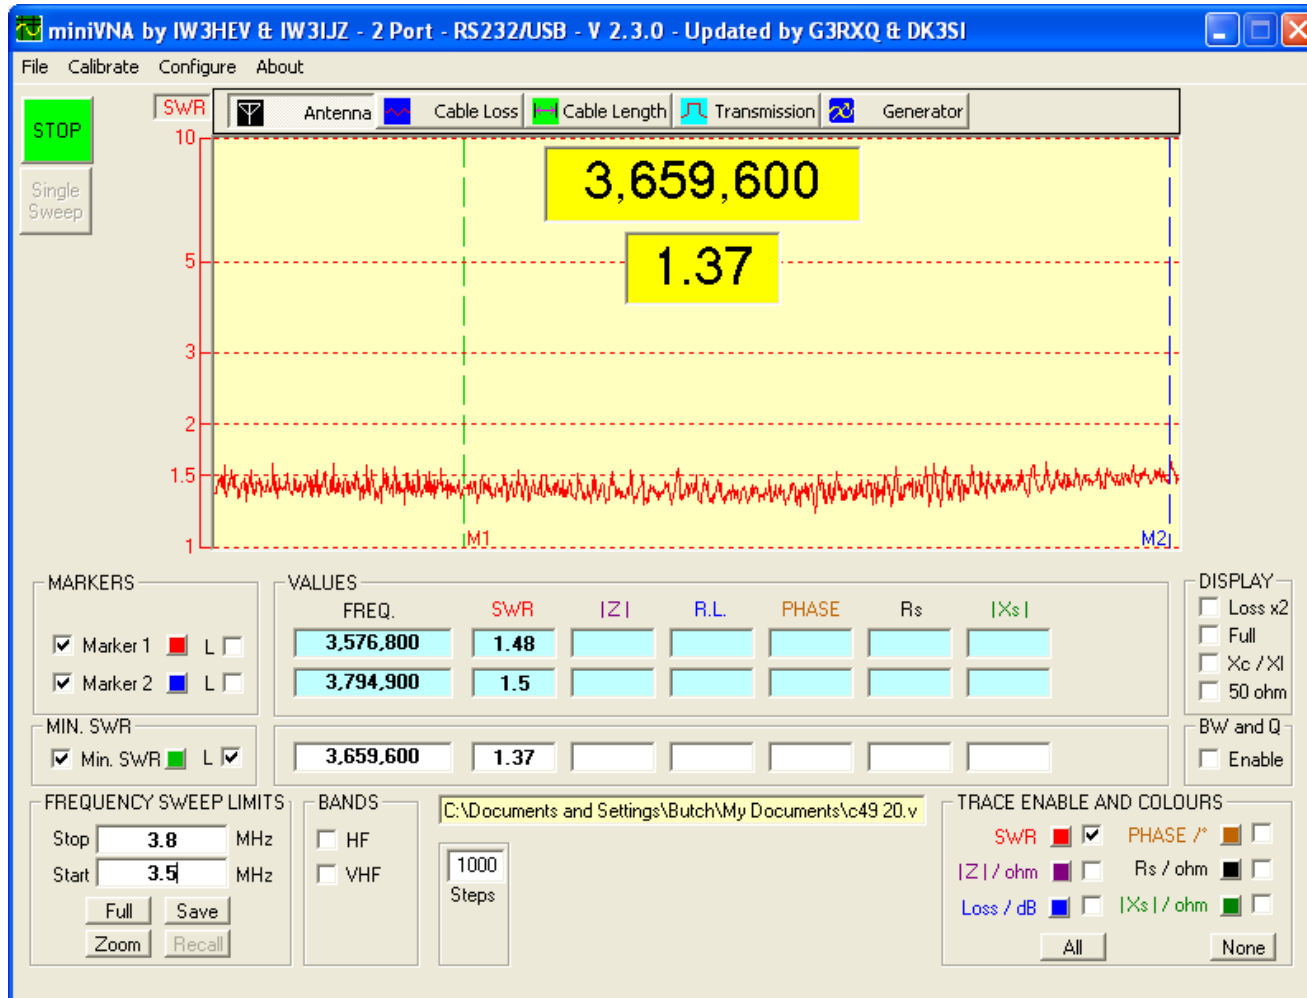

10 Meters – C31

10 Meters – C49

10 Meters - Stack

C31 – 15 Meters

C49 – 15 Meters

15 Meters – Stack On

C31 – 20 meters

C49 – 20 Meters

20 Meters - Stack

40 Meter Yagi

80 Meter 4 square, NE orientation

80 meters – Entire Band

160 Meters