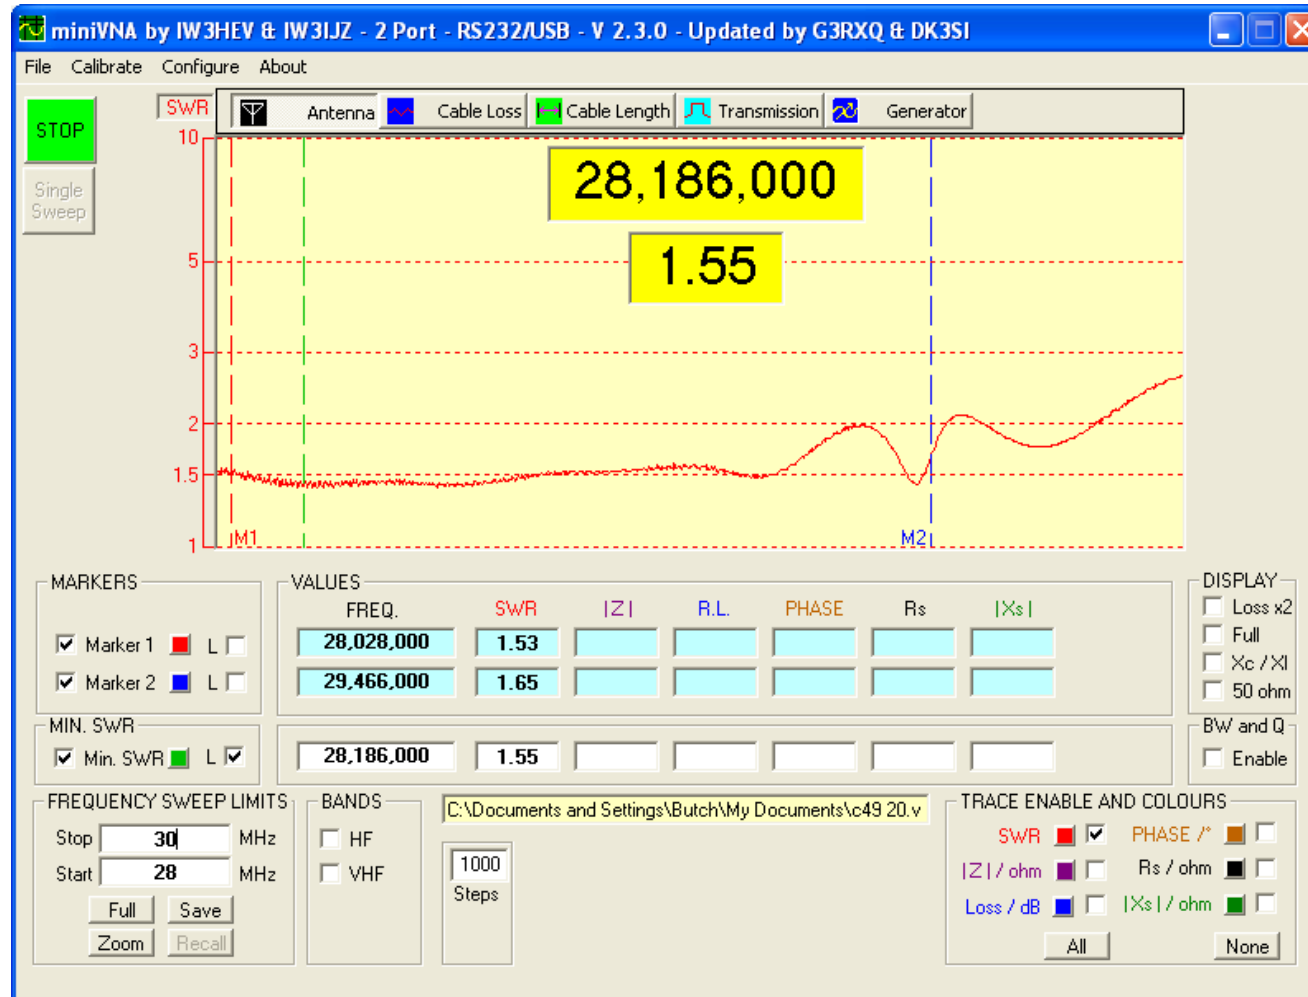

10 Meters – C31

10 Meters – C49

10 Meters - Stack

C31 – 15 Meters

C49 – 15 Meters

15 Meters – Stack On

C31 – 20 meters

C49 – 20 Meters

20 Meters - Stack

40 Meter Yagi

80 Meter 4 square, NE orientation

80 meters – Entire Band

160 Meters