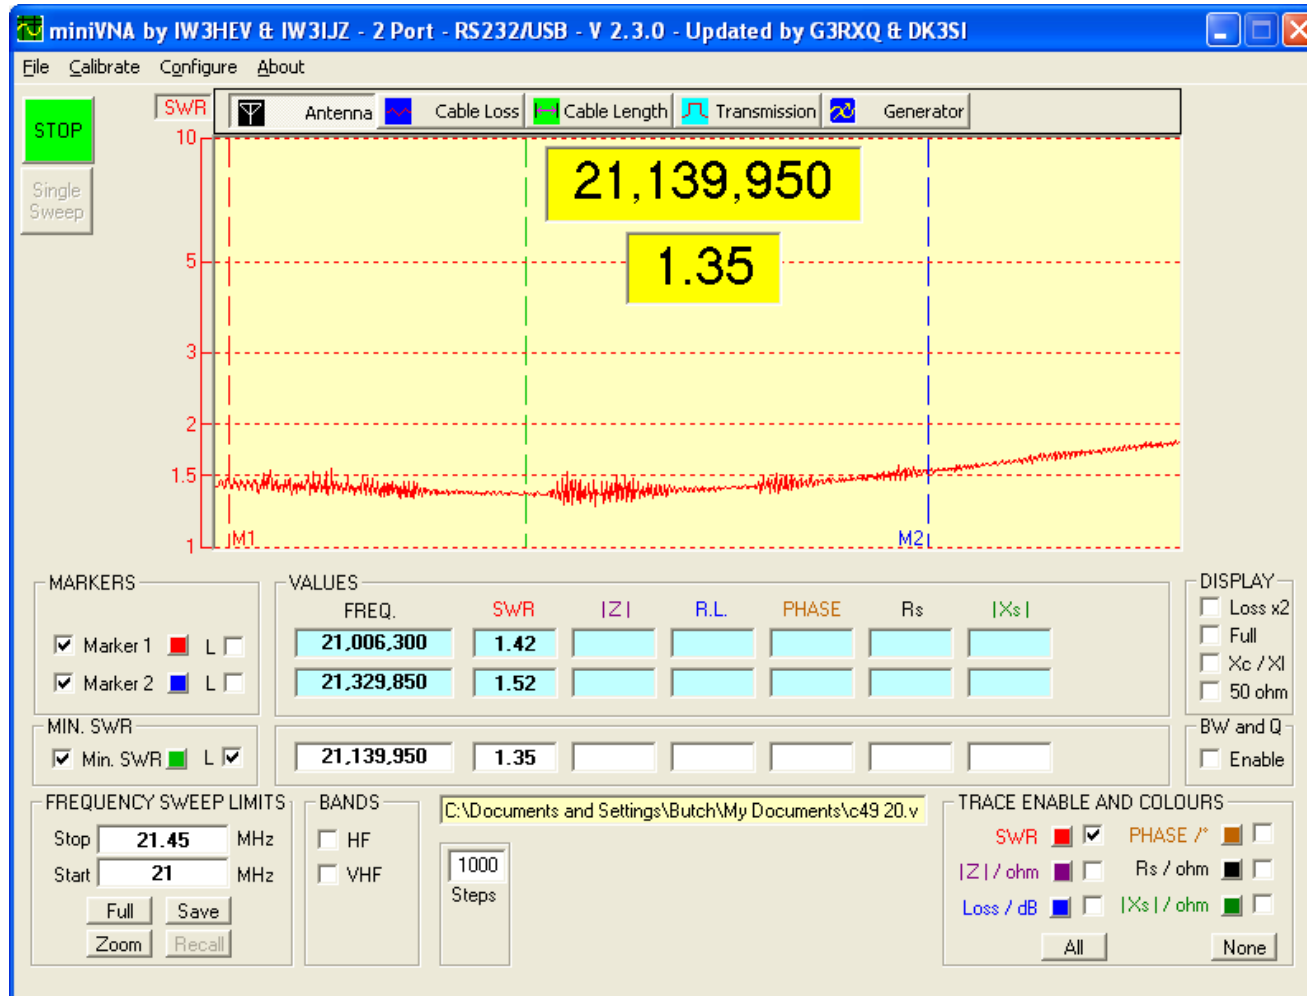

10 Meters – C31

10 Meters – C49

10 Meters - Stack

C31 – 15 Meters

C49 – 15 Meters

15 Meters – Stack On

C31 – 20 meters

C49 – 20 Meters

20 Meters - Stack

40 Meter Yagi

80 Meter 4 square, NE orientation

80 meters – Entire Band

160 Meters