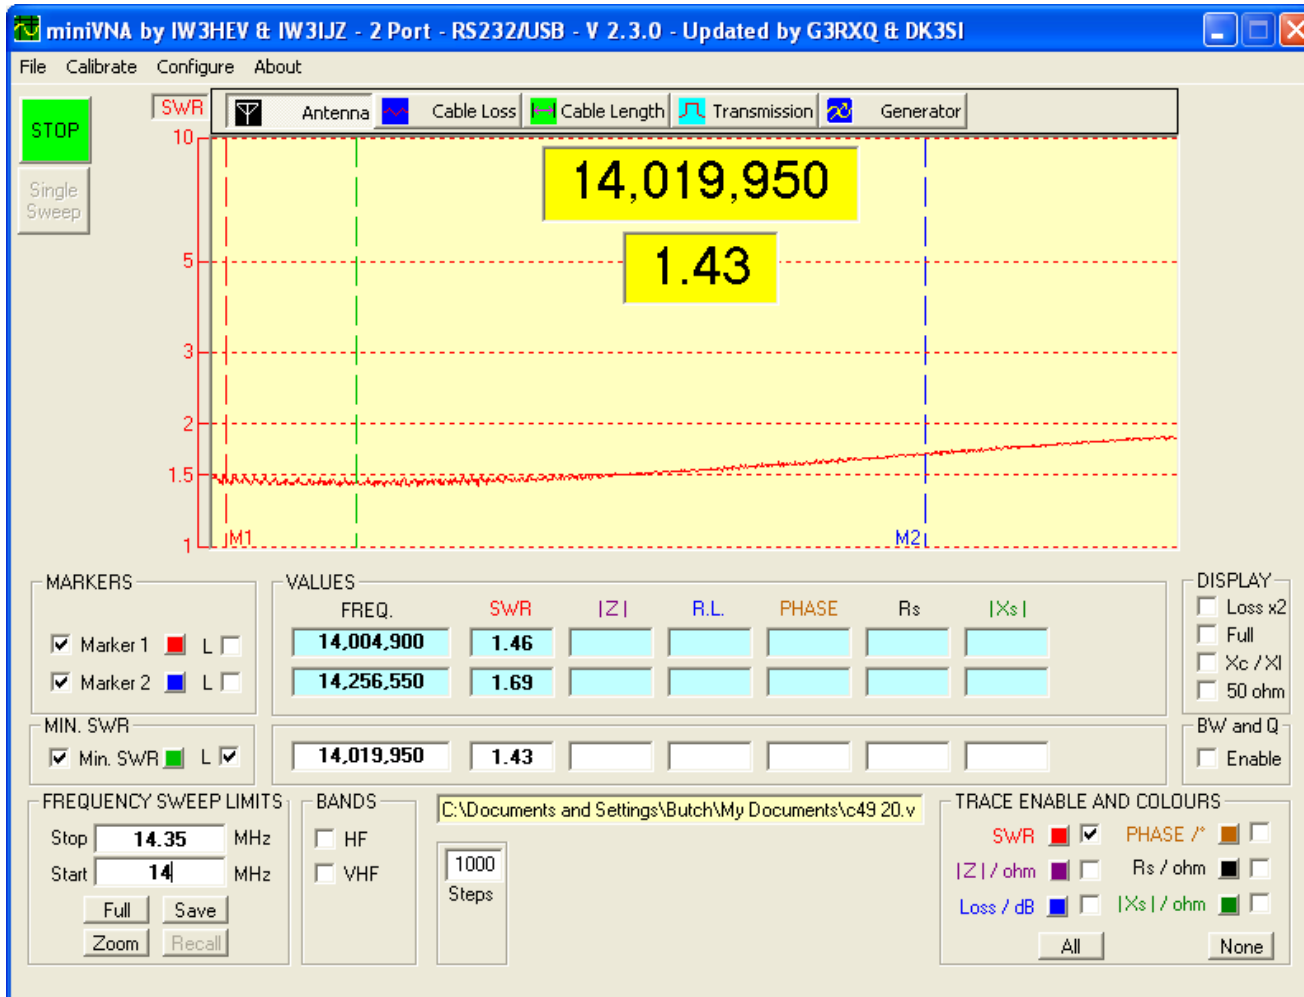

10 Meters – C31

10 Meters – C49

10 Meters - Stack

C31 – 15 Meters

C49 – 15 Meters

15 Meters – Stack On

C31 – 20 meters

C49 – 20 Meters

20 Meters - Stack

40 Meter Yagi

80 Meter 4 square, NE orientation

80 meters – Entire Band

160 Meters