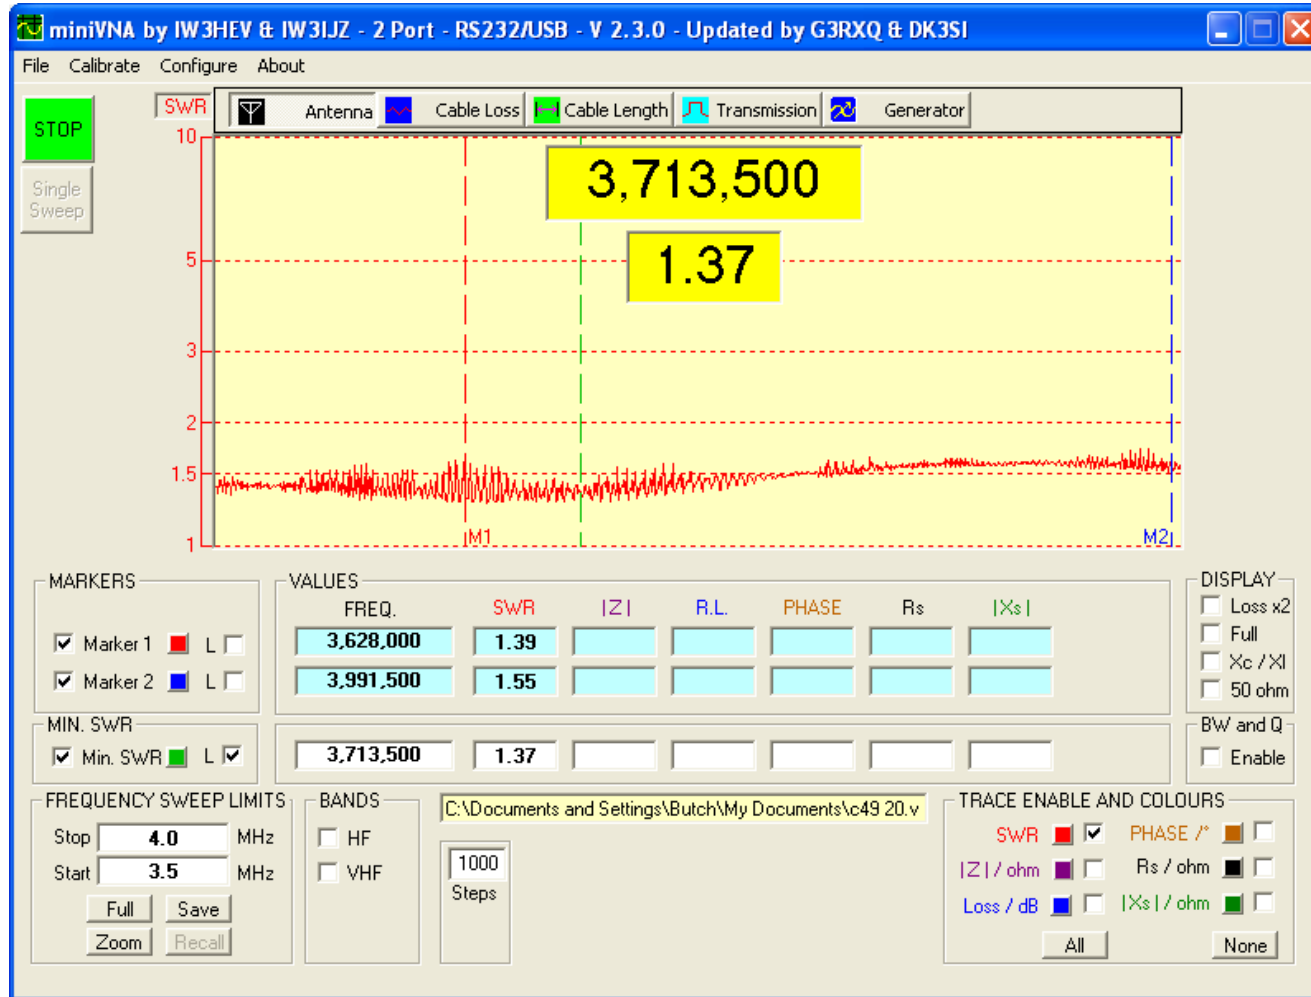

20 Meters - Stack

40 Meter Yagi

80 Meter 4 square, NE orientation

80 meters – Entire Band

160 Meters