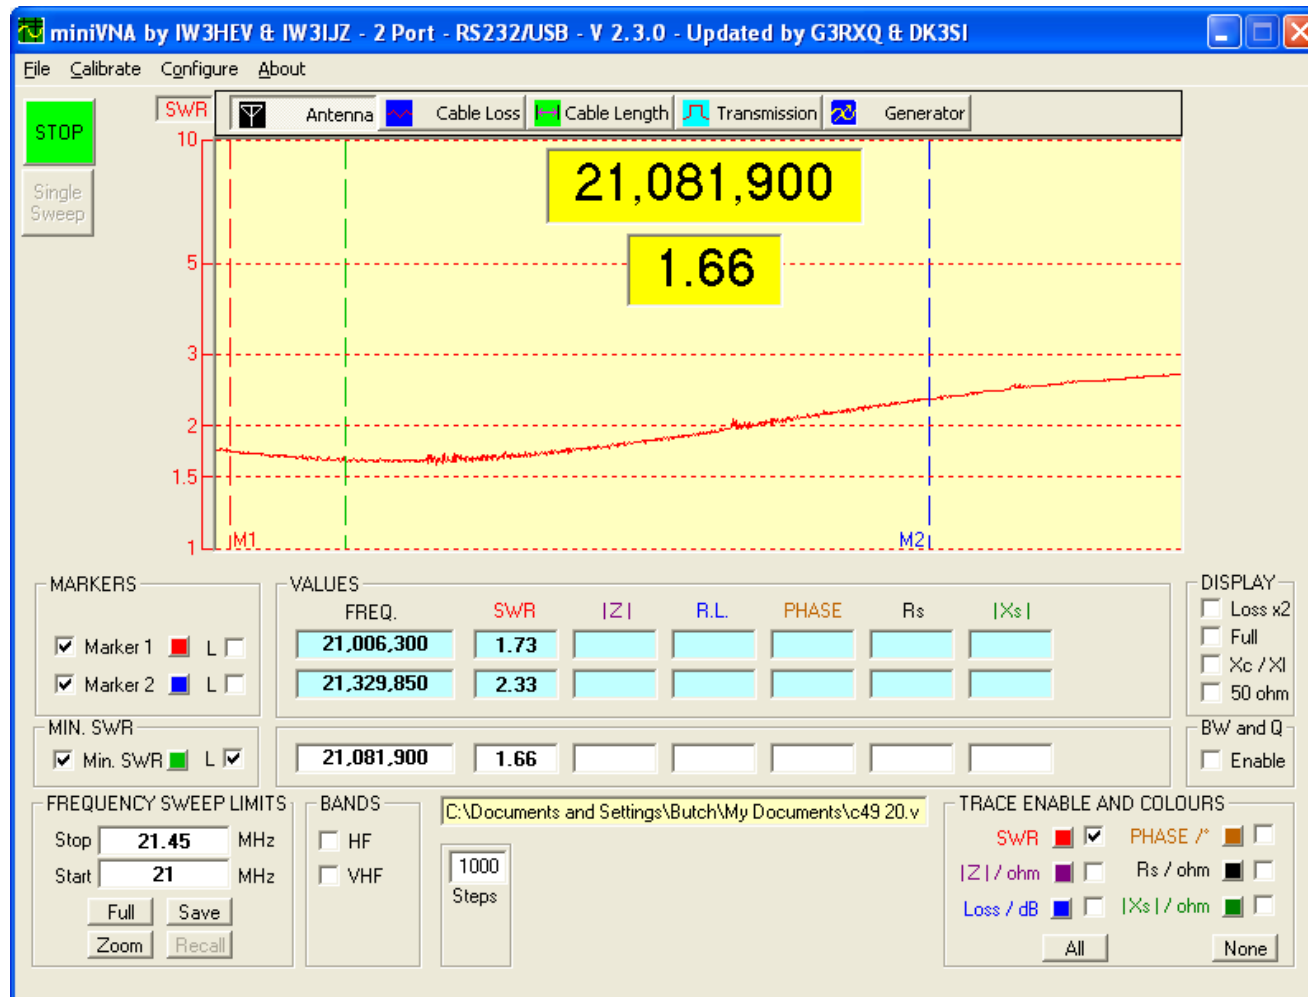

10 Meters – C31

10 Meters – C49

10 Meters - Stack

C31 – 15 Meters

C49 – 15 Meters

15 Meters – Stack On

C31 – 20 meters

C49 – 20 Meters

20 Meters - Stack

40 Meter Yagi

80 Meter 4 square, NE orientation

80 meters – Entire Band

160 Meters