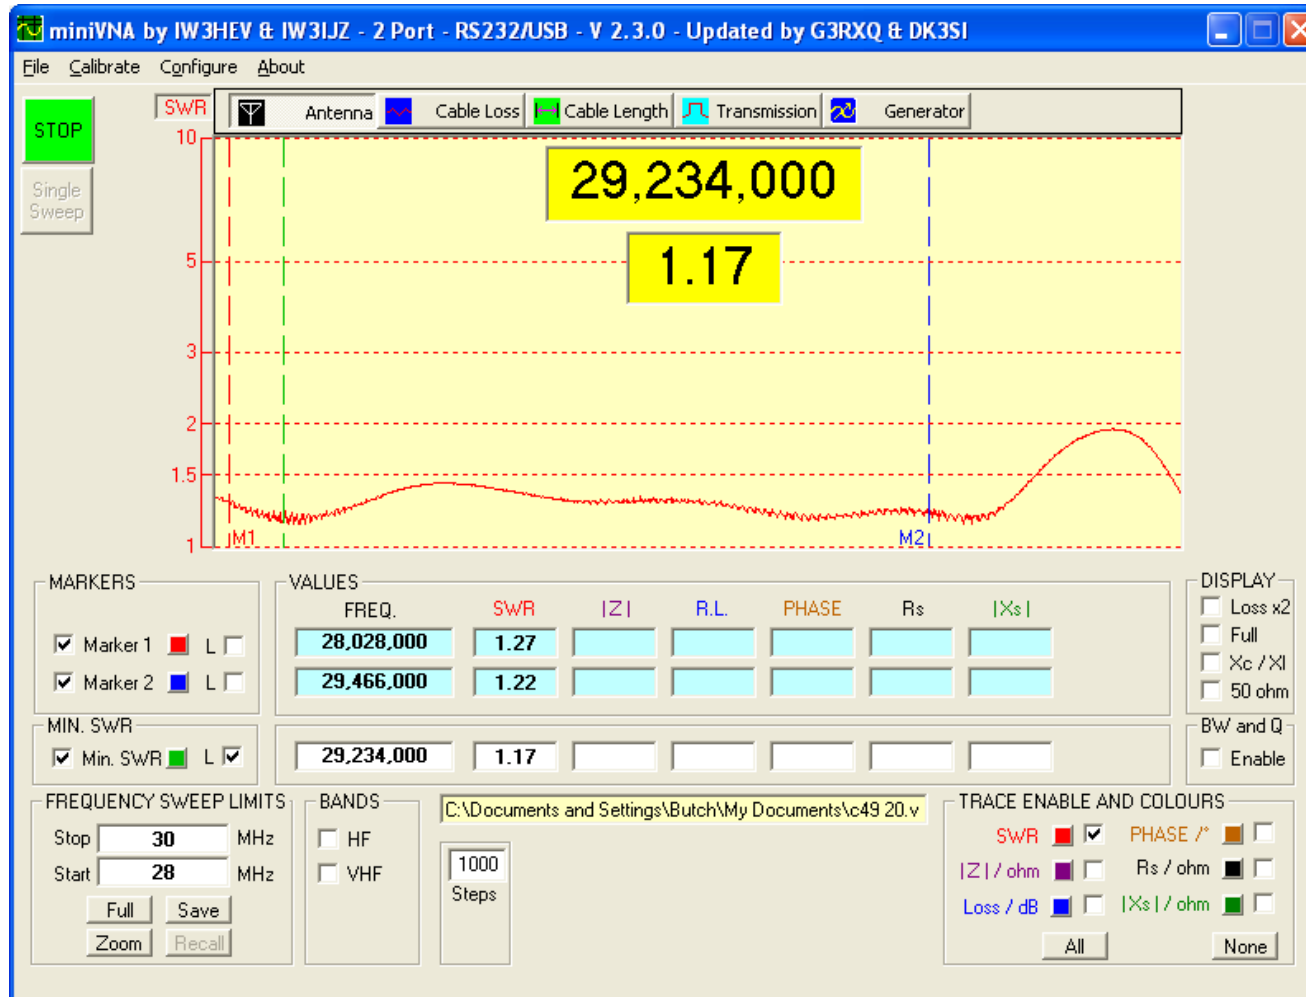

10 Meters – C31

10 Meters – C49

10 Meters - Stack

C31 – 15 Meters

C49 – 15 Meters

15 Meters – Stack On

C31 – 20 meters

C49 – 20 Meters

20 Meters - Stack

40 Meter Yagi

80 Meter 4 square, NE orientation

80 meters – Entire Band

160 Meters