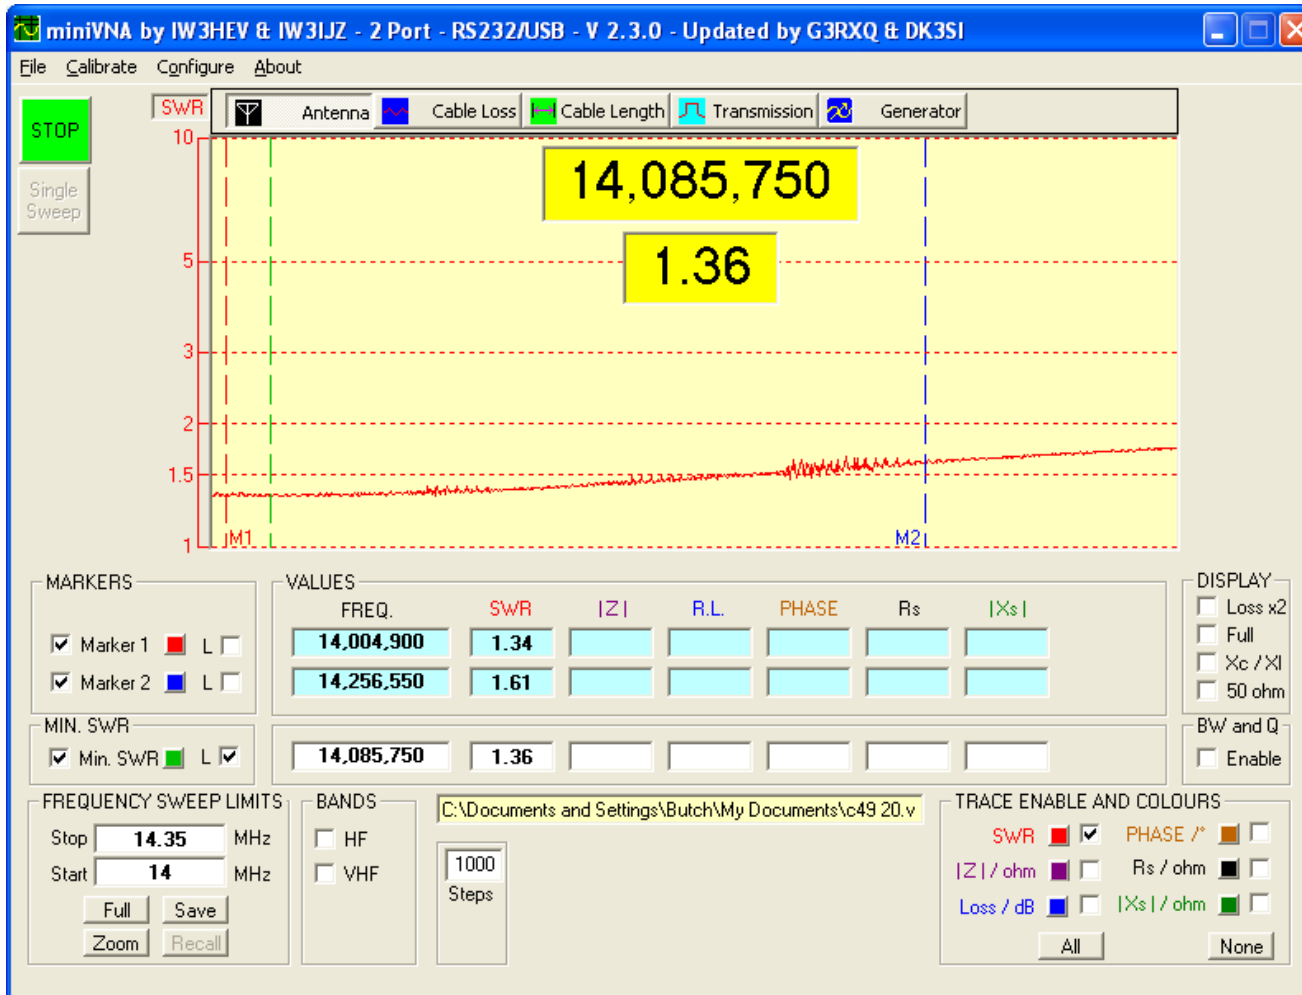

10 Meters – C31

10 Meters – C49

10 Meters - Stack

C31 – 15 Meters

C49 – 15 Meters

15 Meters – Stack On

C31 – 20 meters

C49 – 20 Meters

20 Meters - Stack

40 Meter Yagi

80 Meter 4 square, NE orientation

80 meters – Entire Band

160 Meters