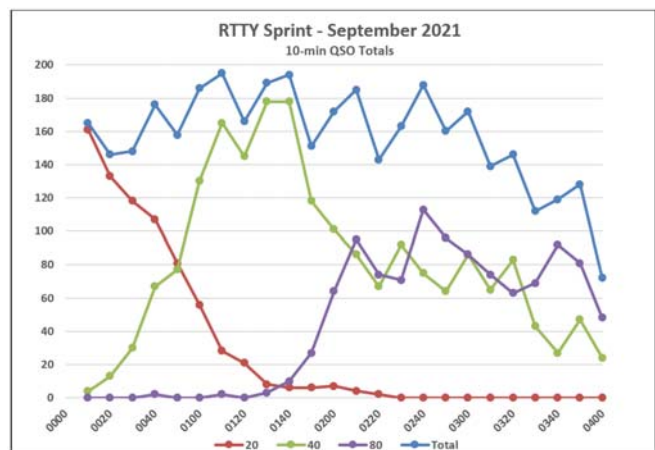

- 5. NCCC #2 K6GHA, NN7SS, WK6I, K6LRN ..... 5,116
- 6. PVRC Colonial Capita K8LF, AI4WU, W4YSN ..... 1,380
- 7. SM Rockets AA9L ..... 589

Figure 1 — NA RTTY Sprint History.

Figure 2 — 10-minute QSO Totals