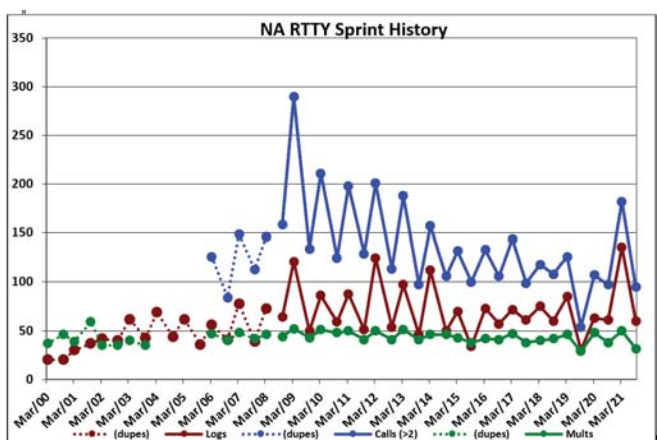

### Team Scores

<b>1. SWACC #1</b>	<b>2. NCCC #1</b>	<b>3. SWACC #2</b>	<b>4. SMC Greta Garbo</b>
K6LL 4,292	N6WM 3,625	K5AM 2,900	N9LQ 2,444
N3QE 3,510	W6SX 3,451	WQ5L 2,808	KKØU 1,610
K9OM 3,451	AJ6V 2,730	<b>Total 5,708</b>	WD9CIR 1,562
NØXR 3,132	WØYK 2,712		<b>Total 5,616</b>
N4ZZ 2,716	<b>Total 12,518</b>		

- 5. NCCC #2 K6GHA, NN7SS, WK6I, K6LRN ..... 5,116
- 6. PVRC Colonial Capita K8LF, AI4WU, W4YSN ..... 1,380
- 7. SM Rockets AA9L ..... 589

Figure 1 — NA RTTY Sprint History.

Figure 2 — 10-minute QSO Totals

Top 10 Scores		Top 10 Low Power		Top 10 QRP		Top 10 QSO Totals		Top 10 Multipliers		Golden Logs	
K6LL	4,292	NØAT	3,108	NN7SS	1,533	K6LL	148	K3MM	30	WQ5L	108
K3MM	3,630	WQ5L	2,808	KE6K	1,078	N6WM	125	N3QE	30	WØCO	98
N6WM	3,625	WØCO	2,450	W4ER	273	K3MM	121	K6LL	29	WK6I	55
N3QE	3,510	N9LQ	2,444	VA6RCN	50	K9OM	119	K9OM	29	NN5O	53
K9OM	3,451	WØAAE	2,444			W6SX	119	N6WM	29	AA9L	31
W6SX	3,451	K6GHA	1,925			N3QE	117	W6SX	29	NS4X	27
NØXR	3,132	AA4DD	1,804			K5AM	116	NØAT	28	W4GHV	23
NØAT	3,108	W9JWC	1,800			NØXR	116	N4ZZ	28	W4ER	21
K5AM	2,900	KKØU	1,610			WØYK	113	NØXR	27	VA6RCN	10
WQ5L	2,808	WD9CIR	1,562			NØAT	111	AJ6V	26	WQ3U	8
										AA8R	2
										W4YSN	1