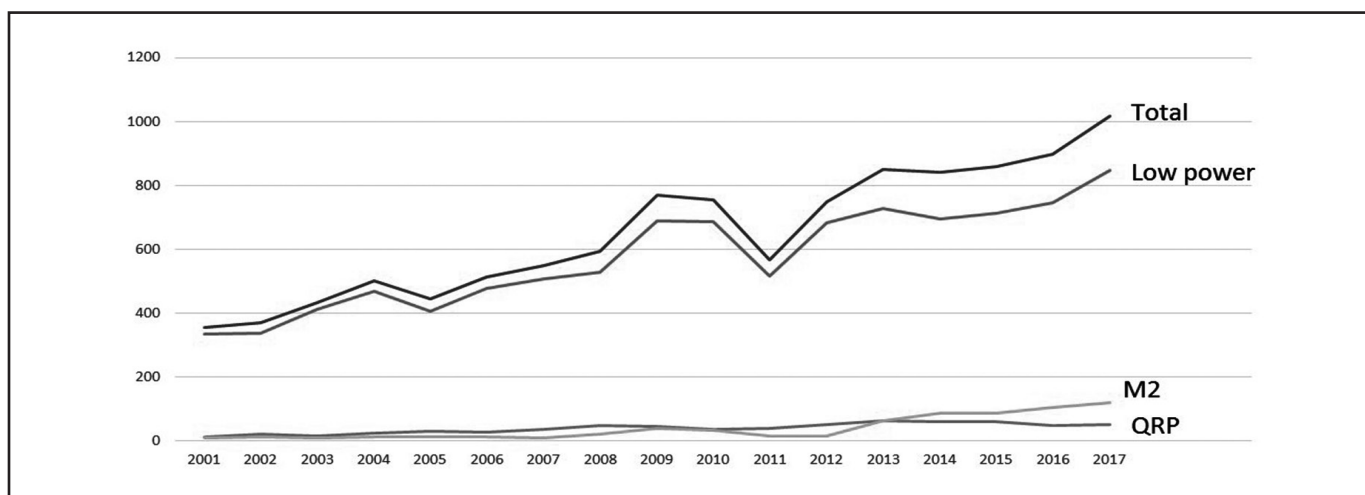

## Single Op Low Power

As the sunspots wane, we say the same thing every year, “I hope 10 meters holds on for one more season!” It seems as though the NAQP CW might be a 5-band contest for a while longer, if this year was an indicator of things to come. The most 10 meter QSOs by a top 10 single op was a whopping six. Fifteen meters was worse than usual, but at least supported some decent QSO totals from many parts of North America. The low bands took up a lot of the slack, and stations from coast to coast reported outstanding rates, even with marginal antennas.

Steve, N2IC, logged both the most QSOs and most multipliers among the single ops and came away with a solid win. Ninety QSOs and two multipliers behind Steve was Pat, N9RV, in second place. With more than 1,100 miles separating them, these two are always battling for the

Figure 1 — Logs submitted for the January NAQP, 2001 through 2017.

top spot, employing completely different operating strategies and experiencing different band conditions. Logging accuracy is always important, and this year saw some shuffling of the Top 10 after the log checkers did their job. A notable addition to